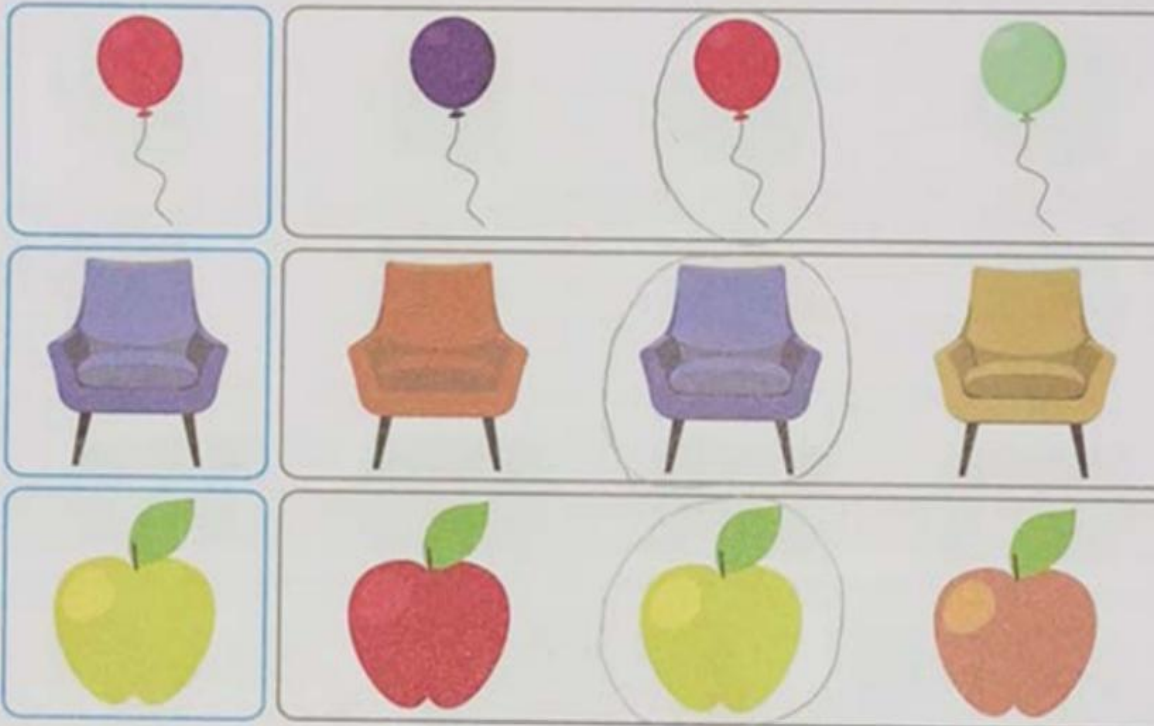

APNA SCHOOL MOHAL, JHARKHAND

HOLIDAY HOMEWORK

Date:- 18-05-25

Class :- Nursery

Sub:- Sensorial

Circle the colour that is different in each row

Trace and colour the hat yellow

11

Circle the colour that is different in each row

Trace and colour the book

Circle the same object in each row

Colour the balloon

Circle the object that is different in each row

Colour the umbrella as per the given colour

Circle the object that is different in each row

kre

Colour each van in a different colour

Find and tick any three differences between the pictures